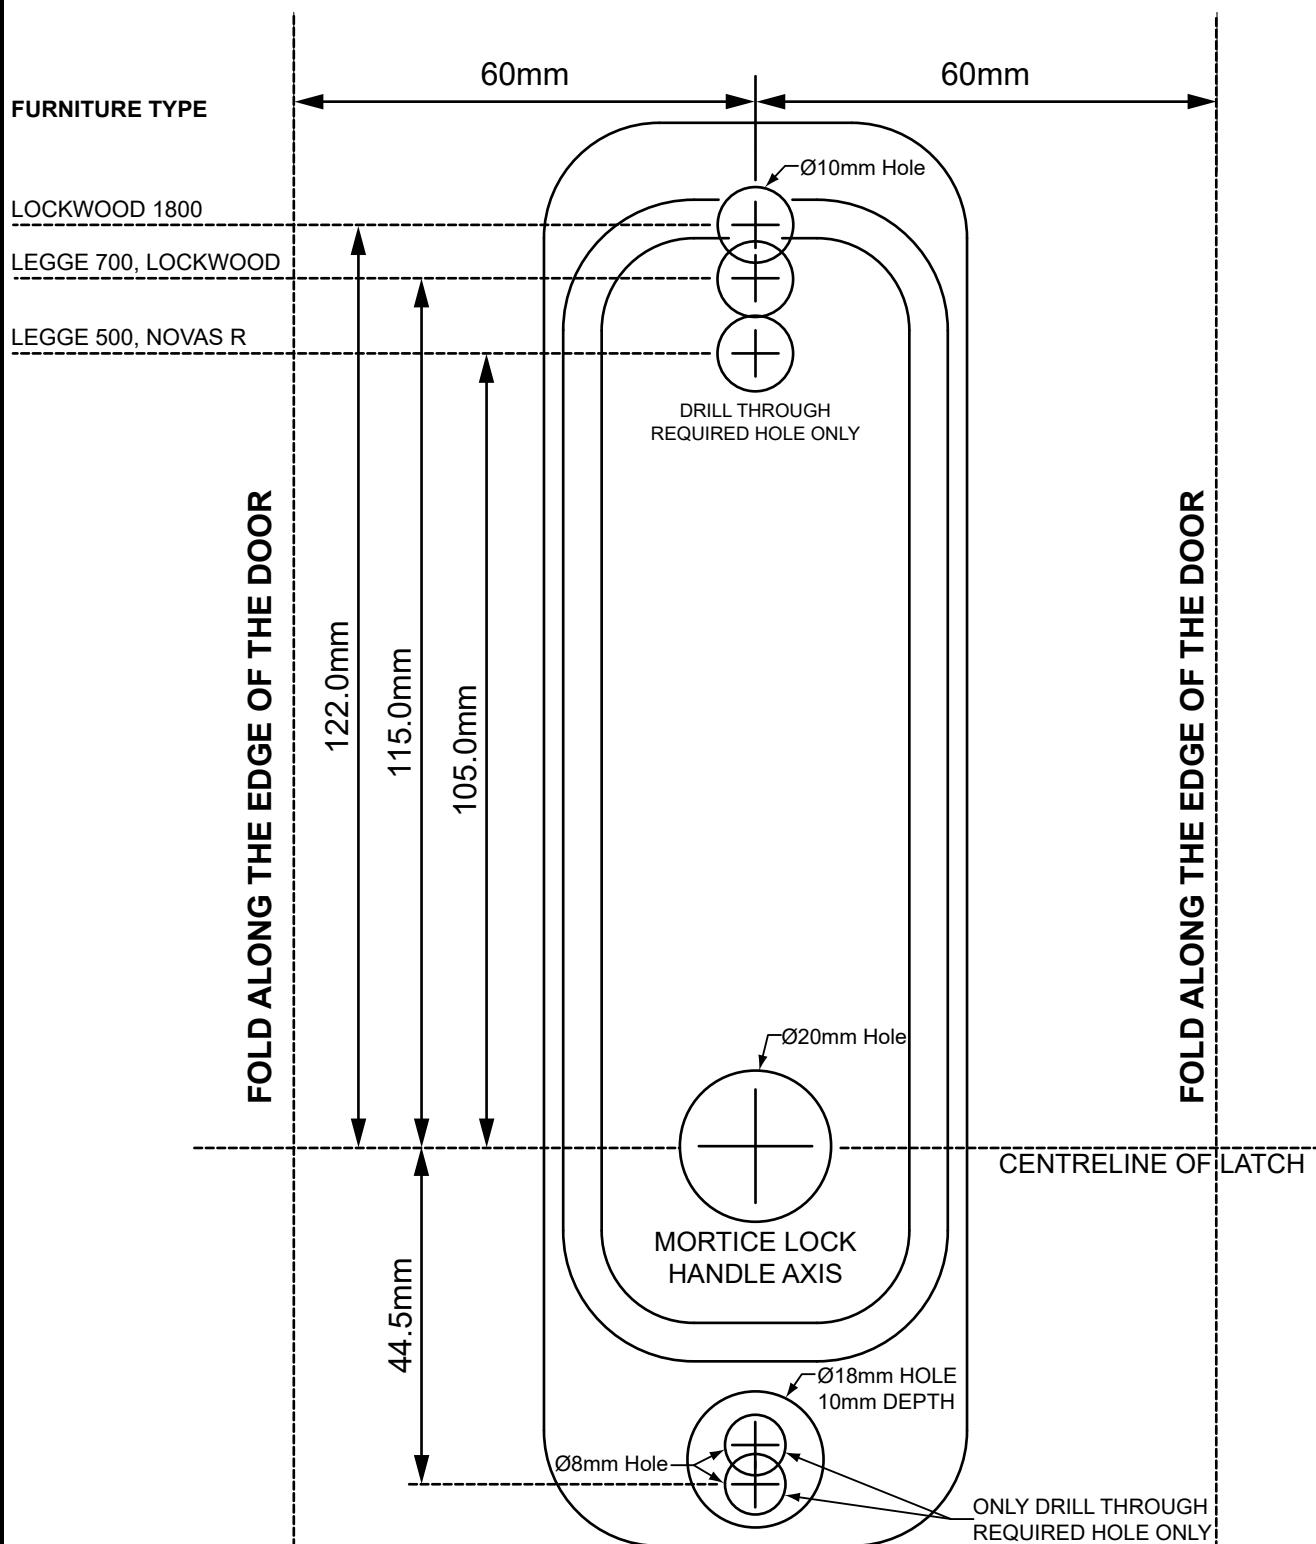

**NK2000 DIGITAL LOCK FOR STANDARD MORTICE LOCKS**

INSTALLATION TEMPLATE ALLOWS NK2000 TO WORK WITH LEGGE / LOCKWOOD / NOVAS INTERIOR HANDLE SETS

**INSTALLATION TEMPLATE**

NK2000-2SC Digital lock for standard mortice locks - accepts LEGGE / LOCKWOOD / NOVAS INTERIOR HANDLE SETS

**NOTE:**

Mortice adaptor plate also available for narrow backset locks with 30mm or 38mm backset